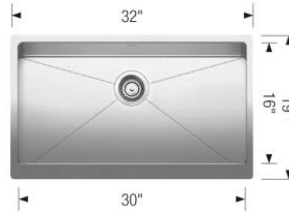

Product Specification Sheet

BLANCO QUATRUS R15 U SUPER SINGLE APRON

Satin brushed finish

PRODUCT DIMENSIONS

BLANCO QUATRUS R15 U SUPER SINGLE APRON	Colour Finish	Model No.	FEATURES / SPECIFICATIONS
-----------------------------------------	---------------	-----------	---------------------------

Satin brushed finish

401868

- German designed and engineered
- Premium 304 series, 18 gauge stainless steel
- 18/10 chrome-nickel content for exceptional lustre, durability and strength
- Rear-positioned drain hole for maximum usable bowl and cabinet storage space
- X-pattern drain grooves
- 15 mm radius corners for easy cleaning
- 3 1/2" (90mm) stainless steel strainer included
- Clips, template included
- Limited Lifetime Warranty

DESIGN AND PLANNING TIPS

Cabinet Size: 36" (915 mm)
 Bowl depth: 9" (230 mm)
 Depending on cabinet construction, a different cabinet size may be required.
 Consult the cabinet manufacturer.

OPTIONAL ACCESSORIES